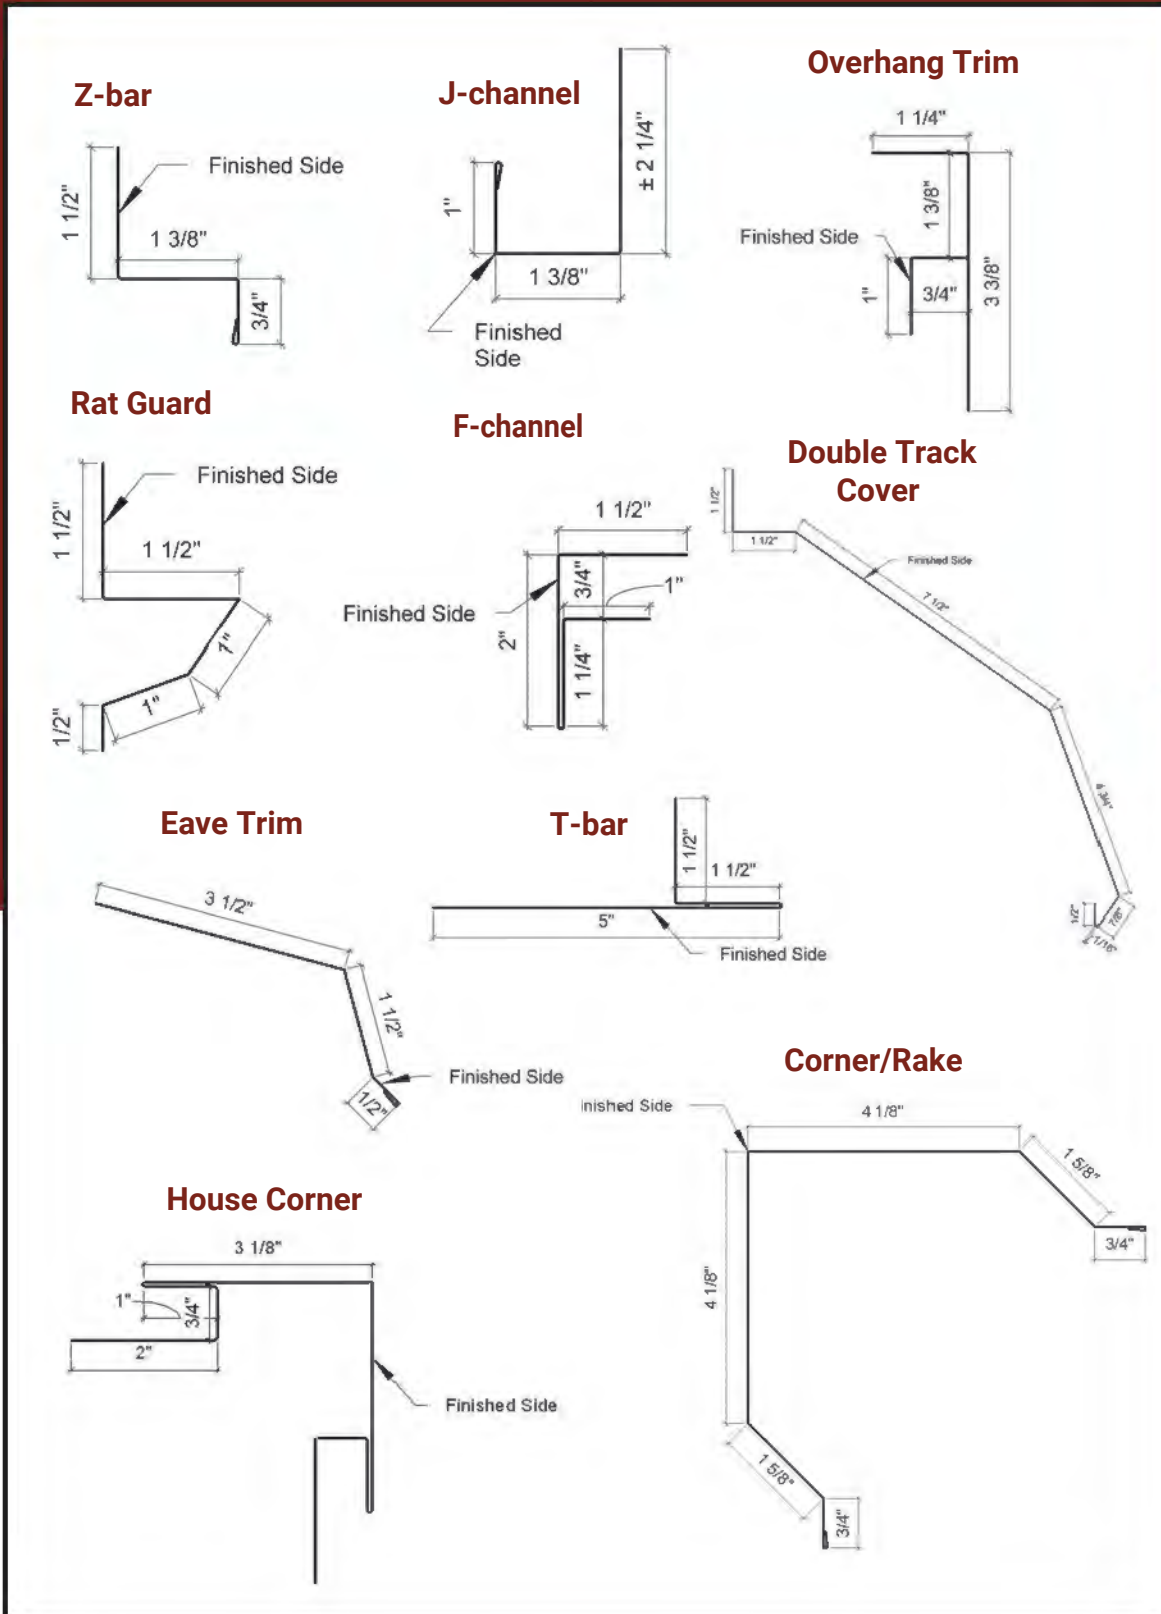

Trim available in 24-gauge and 26-gauge

6146 Lincoln Highway
Bedford, PA 15522

Tel. 814.623.6044
Fax: 814.623.5599
Kauffmanmetals.com