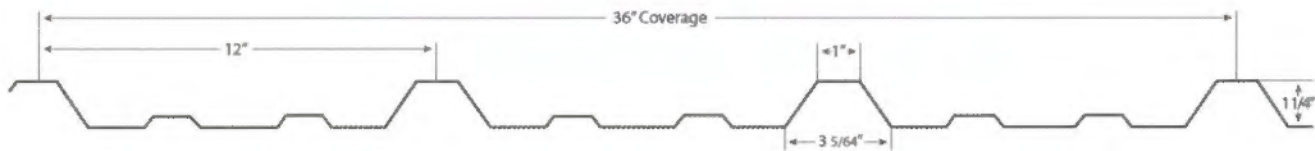

KAUFFMAN
METALS

R-RIB PANEL

The robust panel for commercial applications

**INSTALL ROOFS THAT LAST.
RESIST FADING. BE STELLAR.**

CERAM-A-STAR® 1050

CERAM-A-STAR® is a registered trademark of AkzoNobel